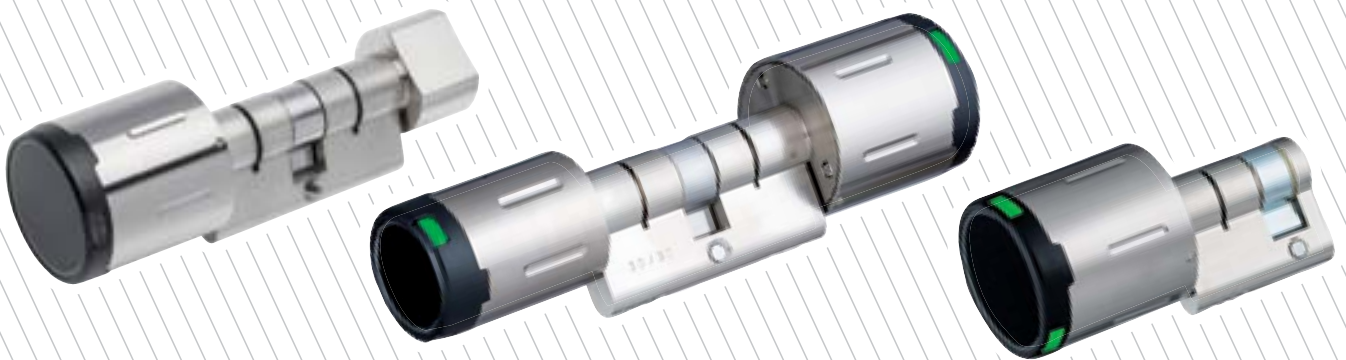

## X-Clusive electronic cylinder

The **OMNITEC** X-Clusive Electronic Cylinder is the best option for modernizing doors with mechanical lock, which gives a modern and state-of-the-art dimension to the room, whether hotel or office.

The installation of the electronic cylinder modernizes the opening of doors, incorporating **MiFare proximity cards**, providing security and control to the entrances to these rooms.

**Easy to install and to adapt** to any type of previous lock or obsolete technologies, it is only necessary to disassemble the old lock and install the X-Clusive electronic cylinder.

### features

- Opening by proximity MIFARE 13.56 Mhz
- Permanent opening function / Office mode
- 512 events audit trail
- Operated by two CR2-Lithium batteries which can power up to 71,000 openings
- Cylinder casing lengths from 26/26 mm to 70/70 mm in 5mm steps
- Reversible cylinder body
- Optional IP66 protection
- Assembly/dismantling of electronic cylinder is only possible by card with specific credentials
- Disassembly kit and external supply for low batteries