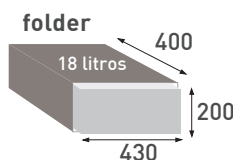

dimensions

specific project options

Change of colour, RAL chart

characteristics

Carbon steel	YES
Steel thickness (mm) Body / Door	2 / 5
Display	6
Inner led	YES
Inner carpet	YES
Alkaline battery (included)	4 AA
Fix	Base
Colour	Black
Optional colour	RAL
Rubber muffler	YES
Laser cut	OP
Steel bolts	YES
Concealed guides	YES
Anticorrosive paint	YES
Opening spring	X
BRaille keypad	X
Dimensions (cm)	40 x 12 x 35
Volume (litres)	11
Weight (kg)	9

functions

Closing	Motor
Opening	Code, RFID, BLE
PIN code	4 to 6
Audit (opening + close)	Unlimited
Emergency open key	YES
Emergency open master code	EXO BI-MASTER
Acoustic and visual signal	YES
Audit printer	APP
Unit program handle	APP
Rental activation lock	OP
Multizone socket	OP
Power supply	OP
External battery power supply	Powerbank (Not Included)